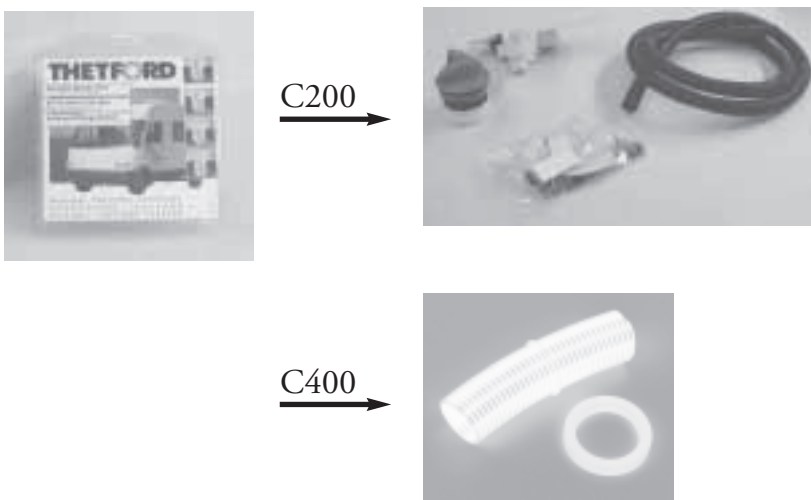

Accessorie for Cassette C200/C400