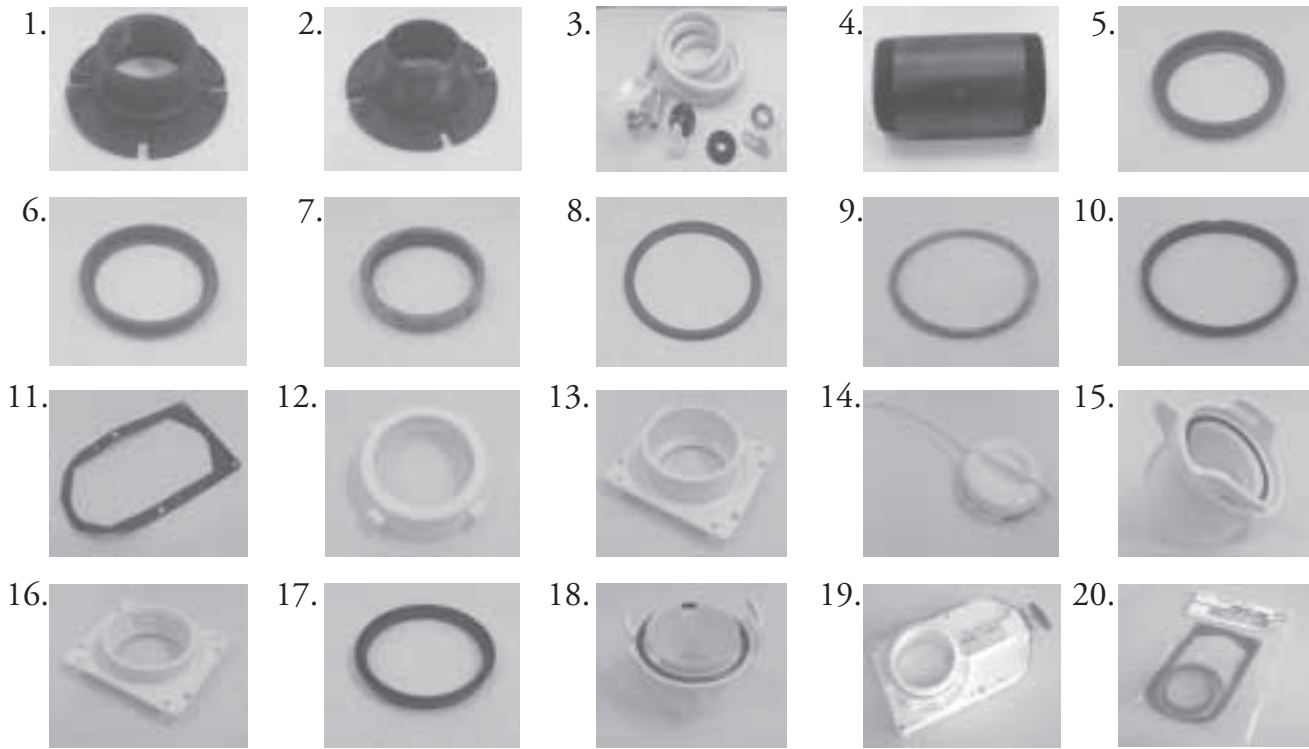

Accessories Aqua Magic and Electra Magic (LO-037.00)