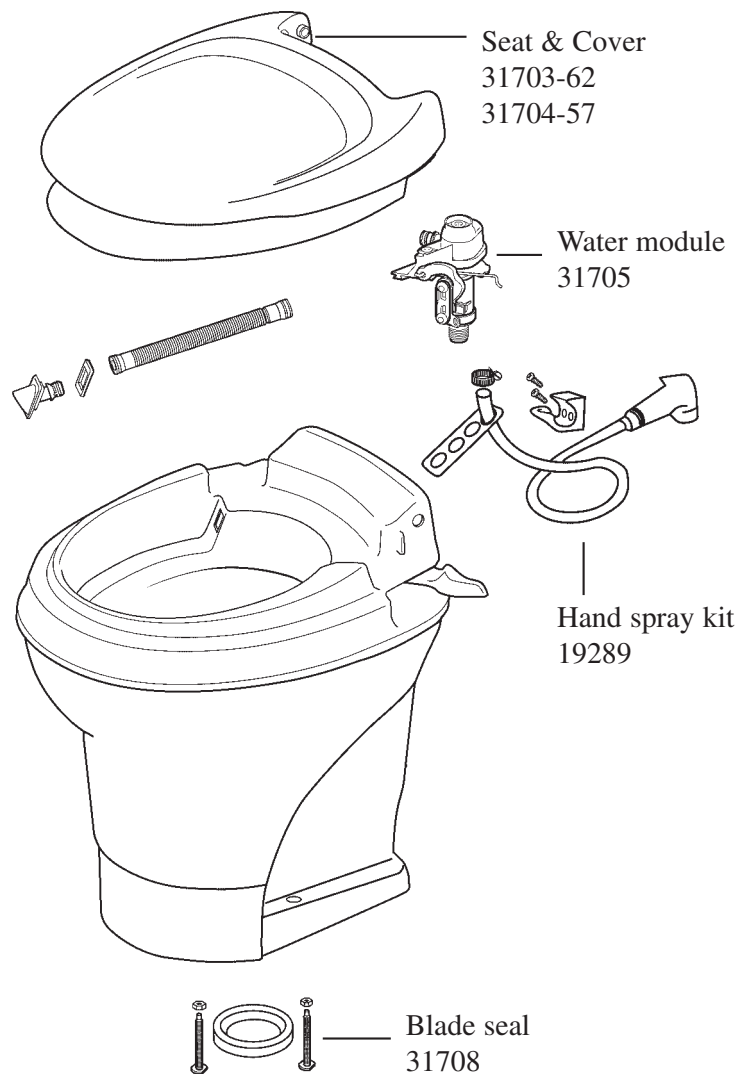

Aqua Magic V

Water module link am V	31621
Pedal AM V white	31709-62
Pedal AM V parchment	31710-57
Foot cable AM V	31711