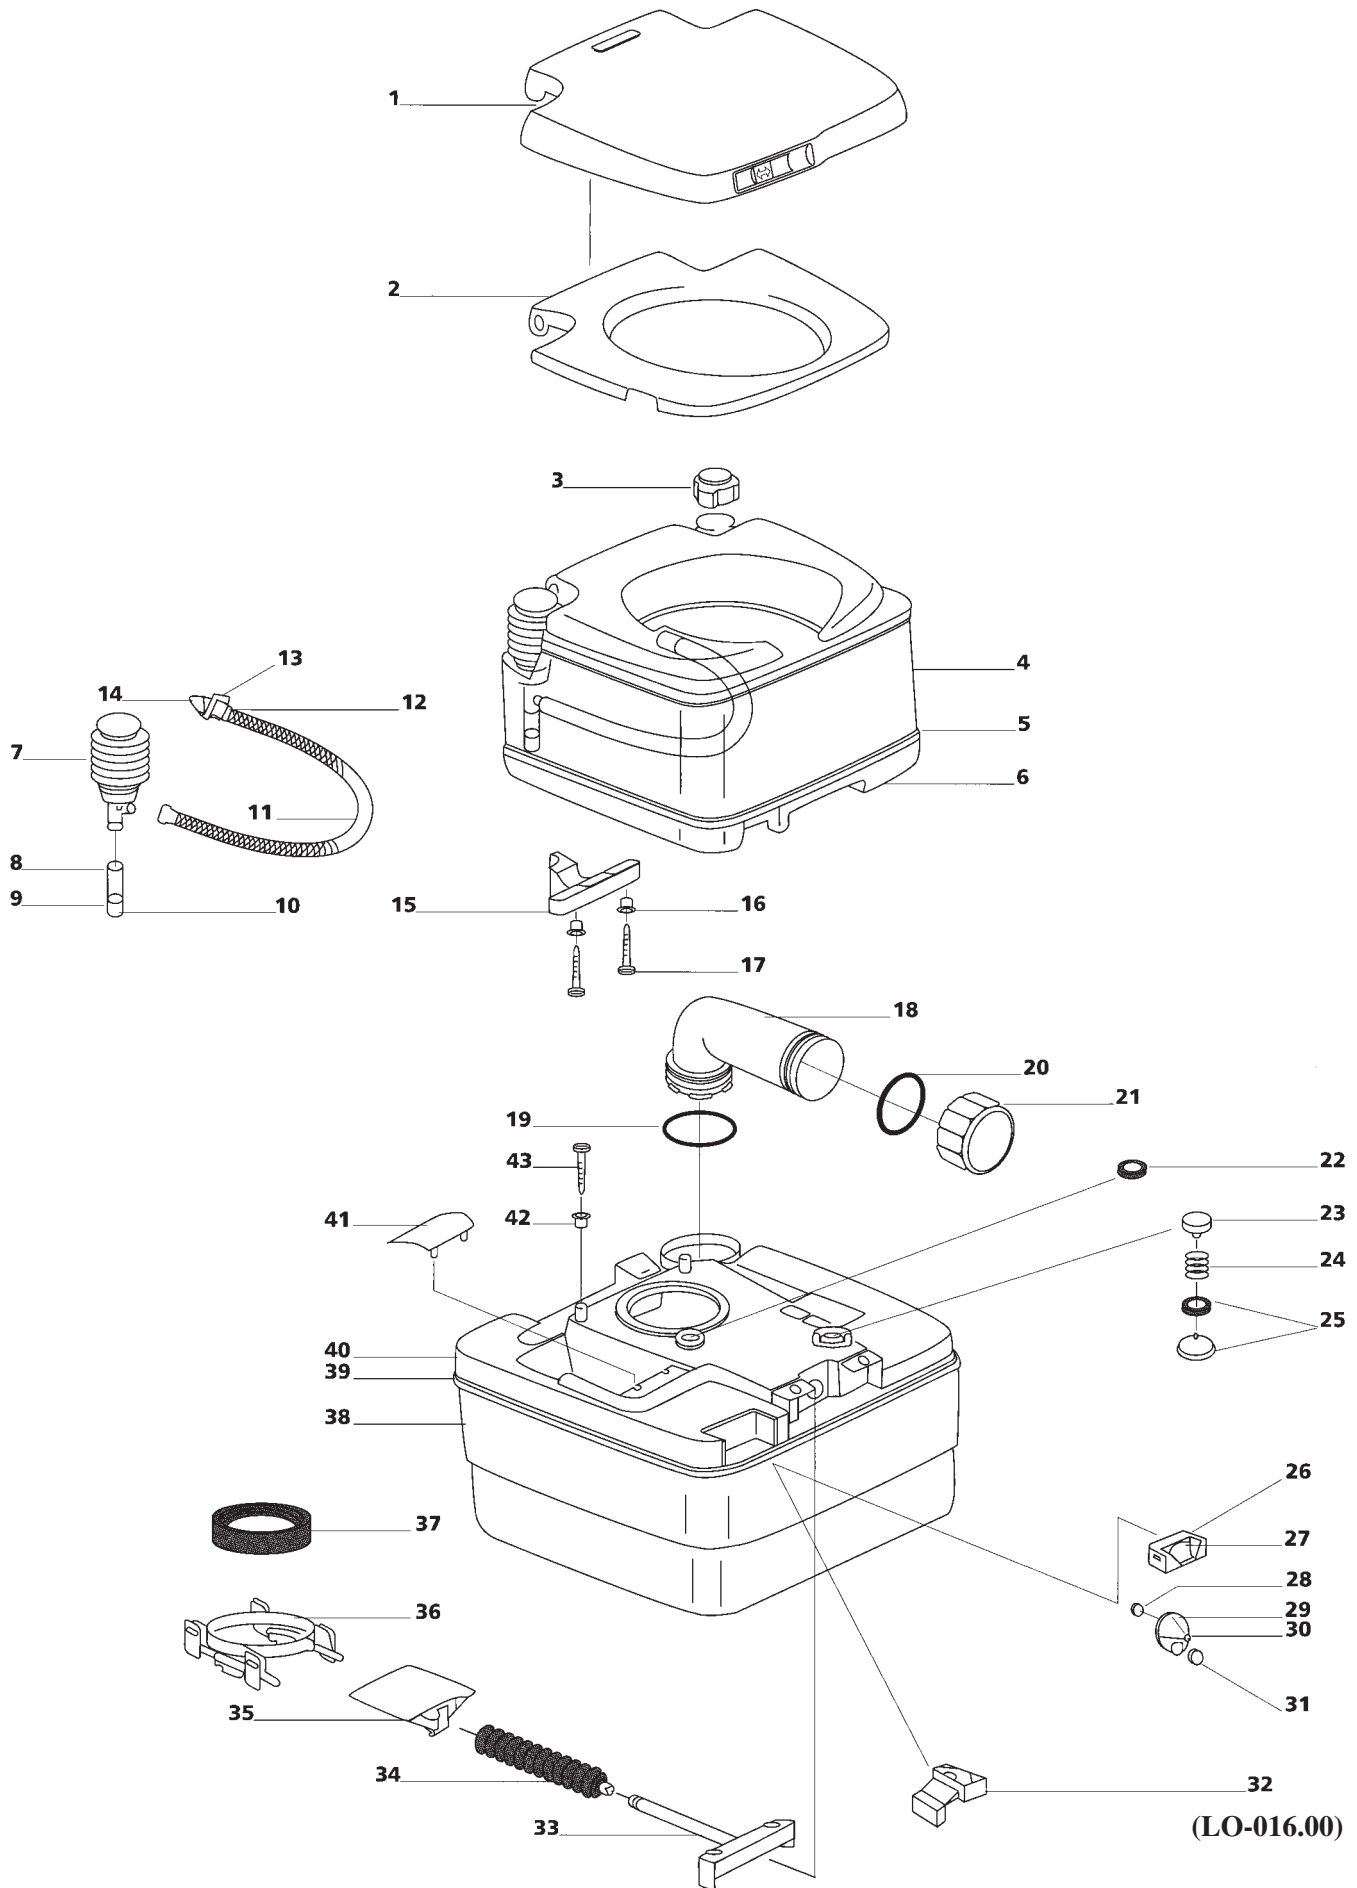

Porta Potti 235/245/265