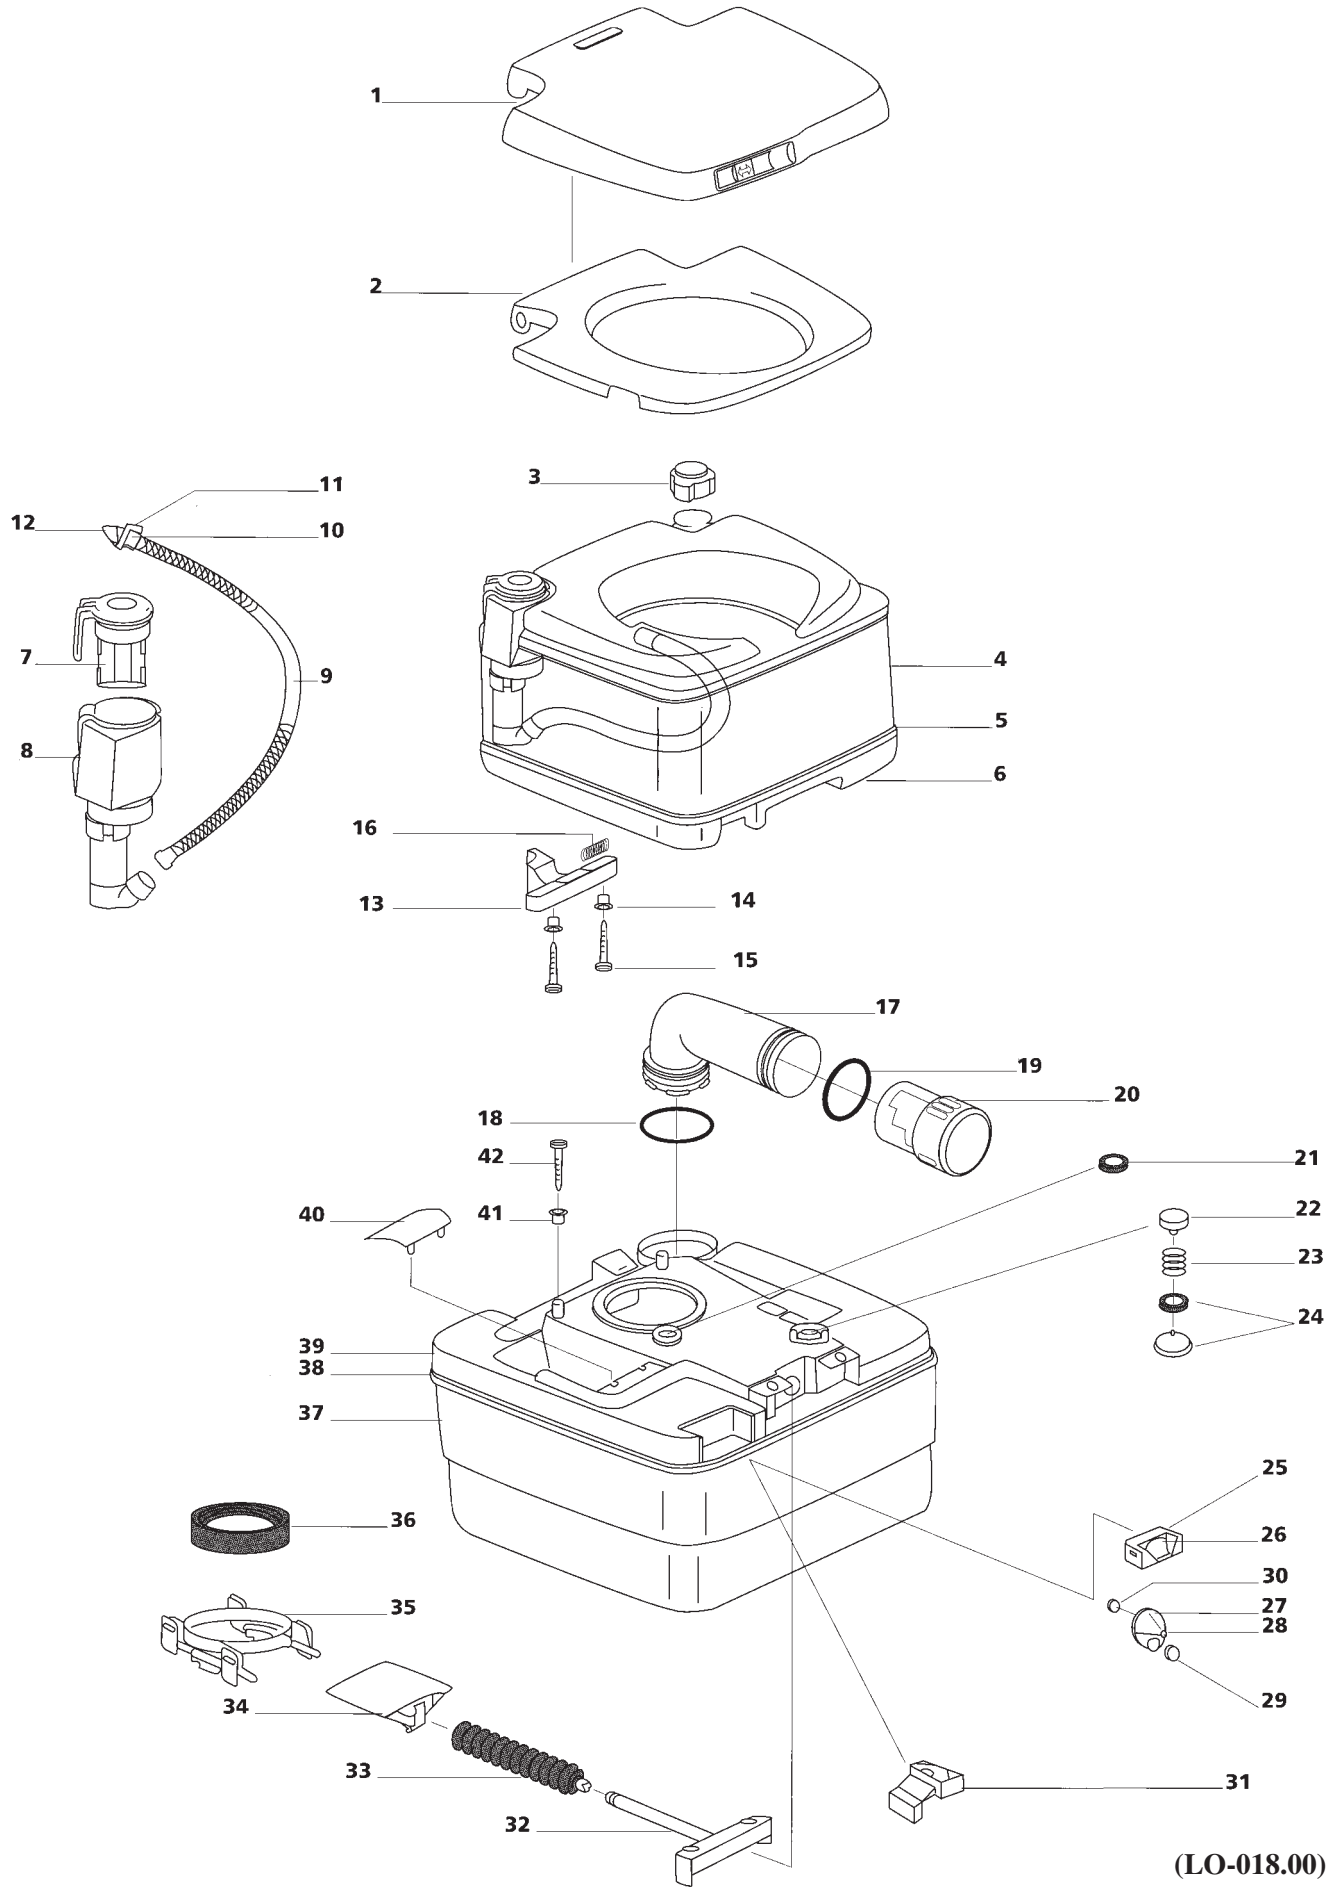

Porta Potti 465

(LO-018.00)