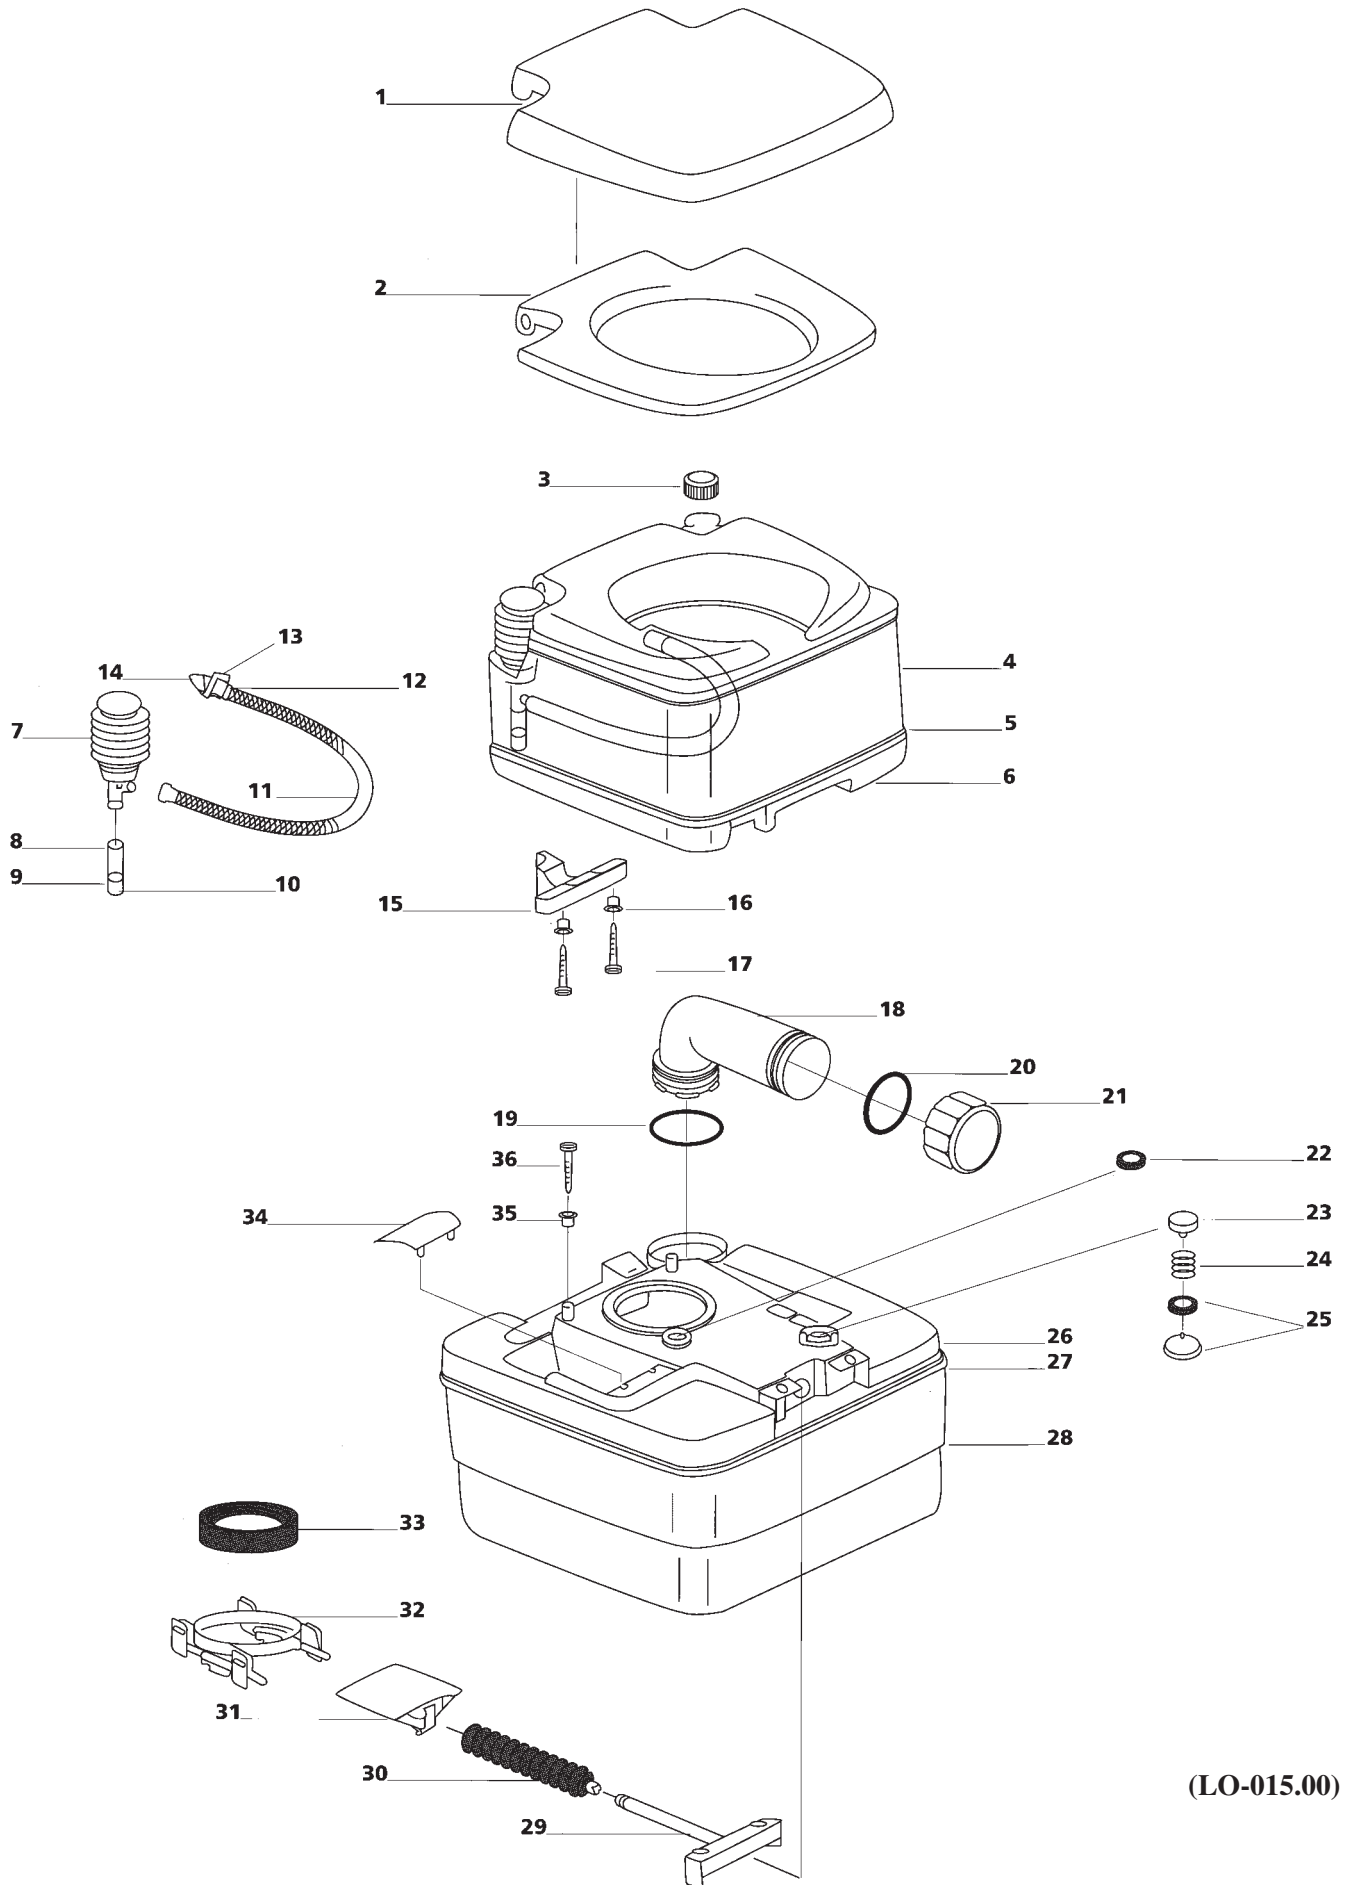

# Porta Potti 145/165

(LO-015.00)

**Porta Potti 145/165 (LO-045.00)**

Spare part	Single spare part number	Assembly spare part number	Available in colour number
1. Cover		07331	44/68 (Elegance)
2. Seat			
3. Waterfill cap	12901		79
4. Watertank upper			
5. Weld watertank			
6. Watertank lower			
7. Bellow	07862		62/79
8. Inlet tube			
9. Check valve body		07024	
10. Check valve flapper			
11. Flush tube			
12. Spring-seal-plunger		07031	62/79
13. O-ring			
14. Nozzle			
15. Clasp handle			
16. Clasp spacer			
17. Screw			
18. Pour out Spout		07492	62
19. O-ring (+20.)	16195		
20. Capseal			
21. Dump cap (+20.)	07493		62
22. Ventseal	07102		
23. Vent button			
24. Spring		07524	62/79
25. Seal retainer			
26. Holdingtank upper			
27. Weld holdingtank			
28. Holdingtank lower			
29. Valve handle			
30. Boot seal			
31. Blade			
32. Retainer			
33. Lipseal	07101		
34. Clip retainer			
35. Clasp spacer			
36. Screw			
Porta Potti 145	Watertank complete	07471 (excl. Seat and Cover)	44
	Holdingtank complete	07475	44
Porta Potti 165	Watertank complete	07471 (excl. Seat and Cover)	44
	Holdingtank complete	07476	44
<b>Attention:</b> For colour Elegance (grey)		Before august 1994	After august 1994
Porta Potti 145	Watertank complete	07471	07471 68
	Holdingtank complete	25813	16791
Porta Potti 165	Watertank complete	07471	07471 68
	Holdingtank complete	25814	07476 68